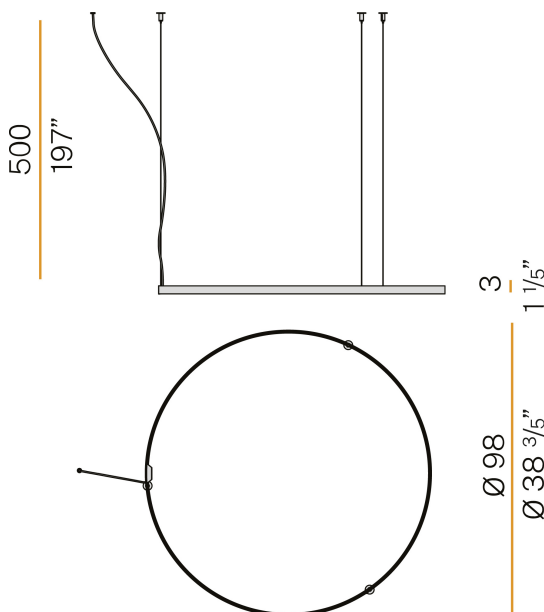

### Data sheet

CODE	M03319.100.0410
SYSTEM POWER CONSUMPTION	47W
EFFICACY	86.79lm/W
LIGHT SOURCE	LED
LIGHT SOURCE LIFETIME	L70 (B50) 60.000h
COLOUR TEMPERATURE	3000K Ra>90
LIGHT DISTRIBUTION	diffused
POWER SUPPLY	24V DC
DRIVER	remote not included
NOMINAL LUMINOUS FLUX	5670lm
LUMEN OUTPUT	4079lm
EFFICIENCY	71.9%
WEIGHT	1.43 Kg
PROTECTION DEGREE	IP20
COLOUR TOLLERANCES	SDCM 3
PACKING DIMENSIONS (CM)	107,0 x 107,0 x 11,0

### Technical drawing